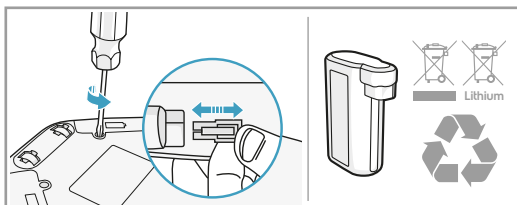

The software in the robot is partly based on free and open source software. To access the source code of these components and to see the full copyright information and applicable license terms, please visit: www.electrolux.com/rvc-supplementary

For control according to international standards, please visit www.electrolux.com/rvc-supplementary