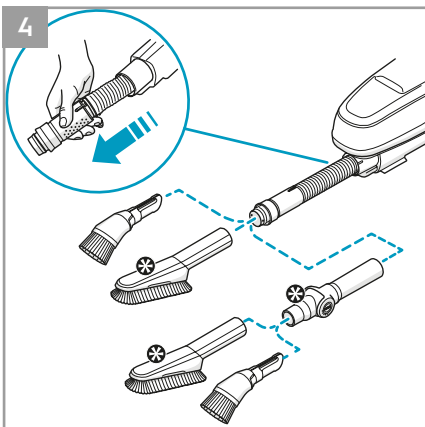

* Certain models only