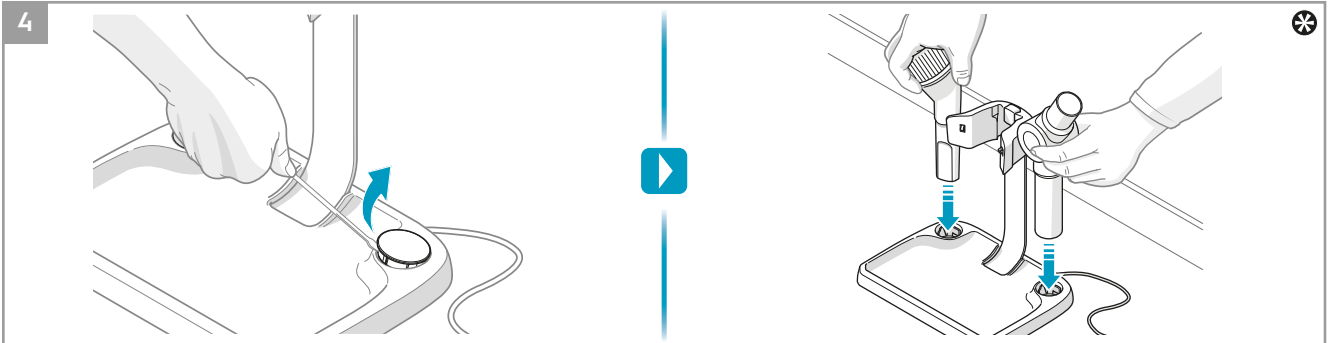

* PF91-6XXX, PF91-ANIMA, PF91-ALRGY

www.electrolux.com