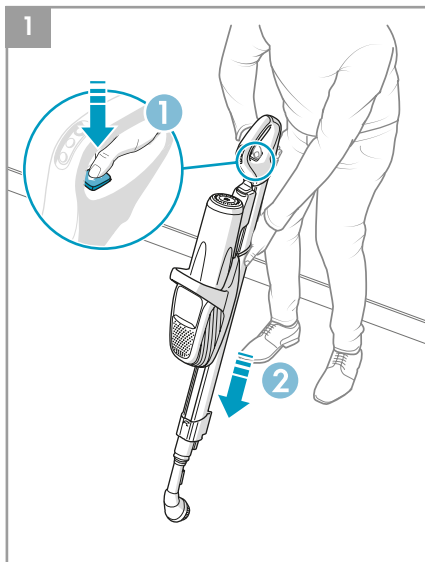

* Certain models only