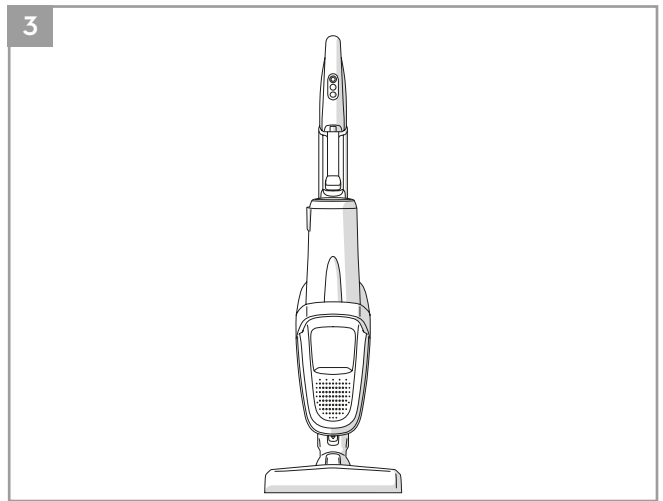

* PF91-6XXX, PF91-ANIMA, PF91-ALRGY

www.electrolux.com