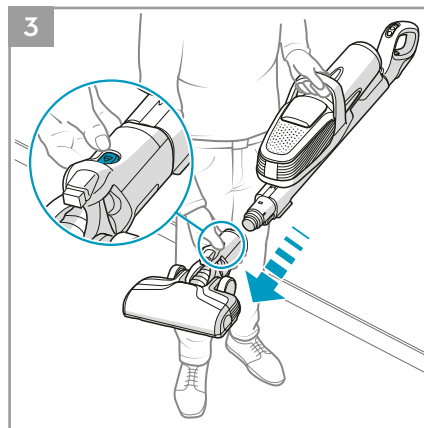

* Certain models only