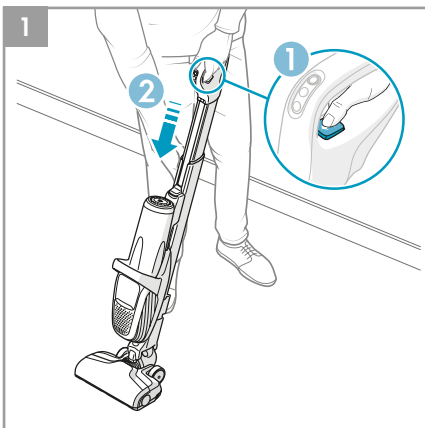

* Certain models only