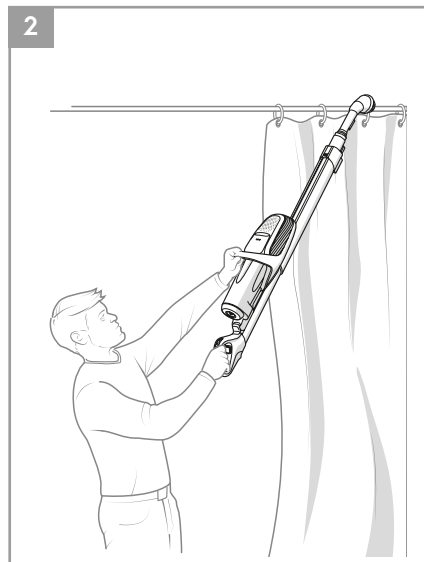

* Certain models only