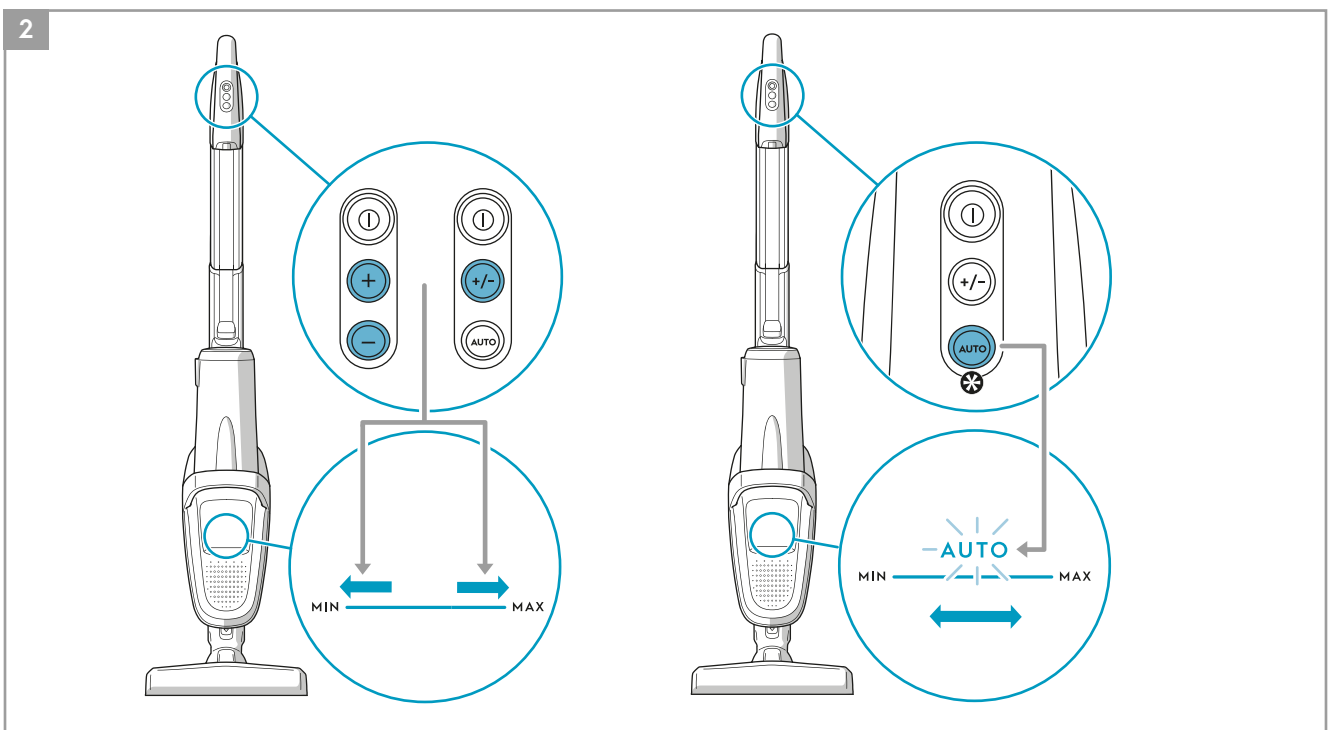

 Main brush roll all-floors & carpet
Ref: ESBA9
Part nr: 9009229478

 Long flexible crevice nozzle
Ref: ZE121
Part nr: 9009229619

 Micro kit
Ref: KIT05
Part nr: 9009229601

* PF91-6XXX, PF91-ANIMA, PF91-ALRGY

www.electrolux.com

4

* Certain models only