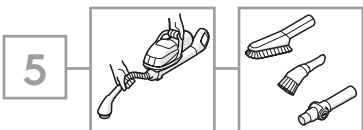

* Certain models only