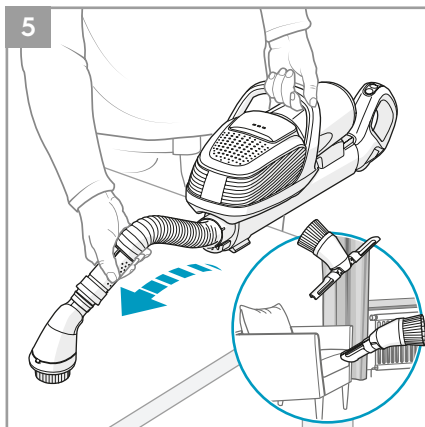

* Certain models only