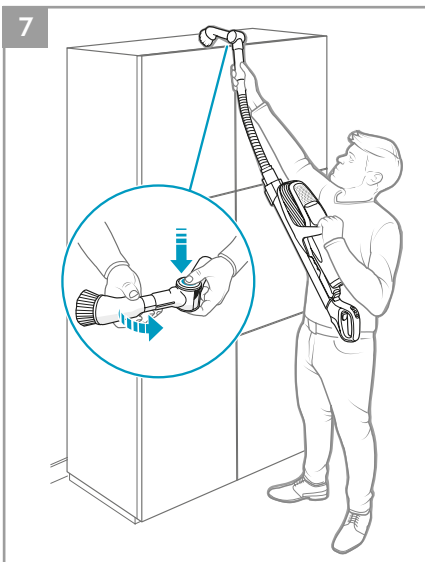

* Certain models only