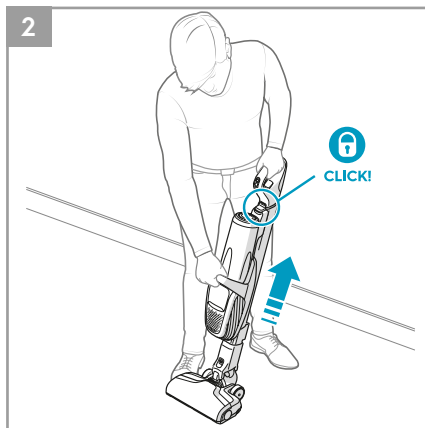

* Certain models only