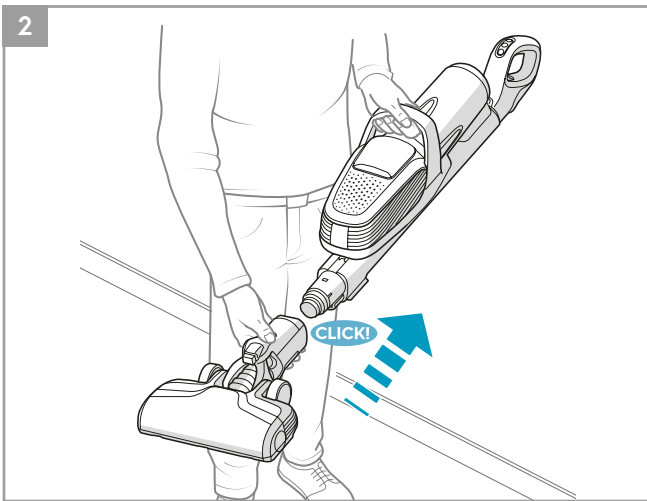

* PF91-6XXX, PF91-ANIMA, PF91-ALRGY

www.electrolux.com