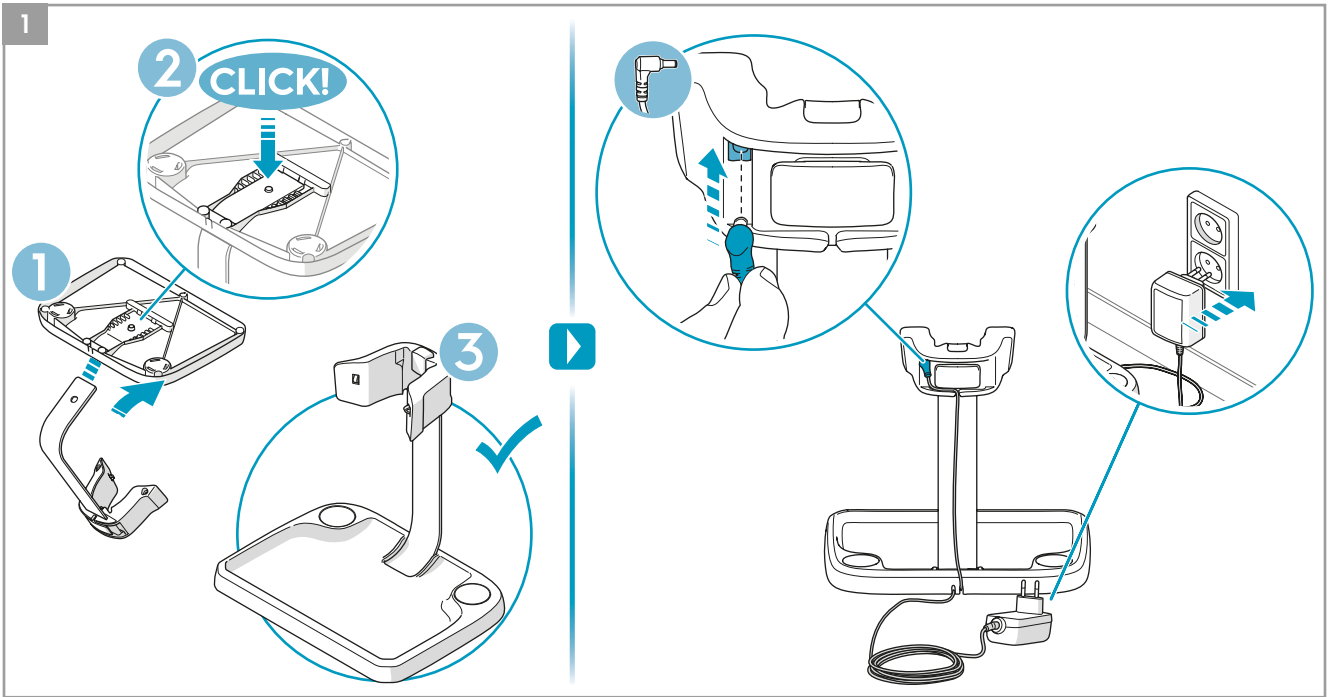

* PF91-6XXX, PF91-ANIMA, PF91-ALRGY

www.electrolux.com